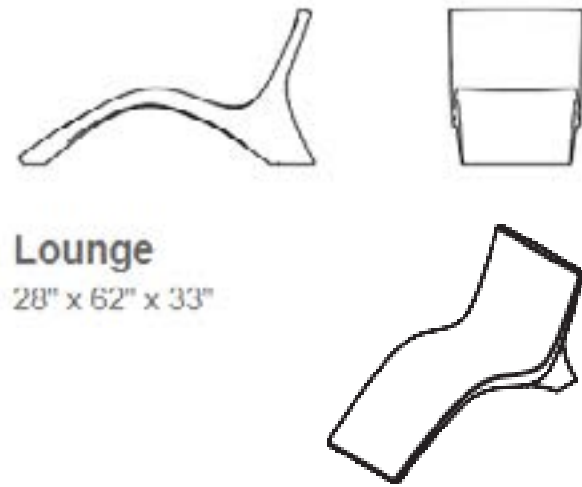

# CHILL SEATING

DONATION OPTIONS:

PRICE TBD

3 BENCHES AVAILABLE

*Includes Plaque with Custom Inscription*

Lounge  
28" x 62" x 33"