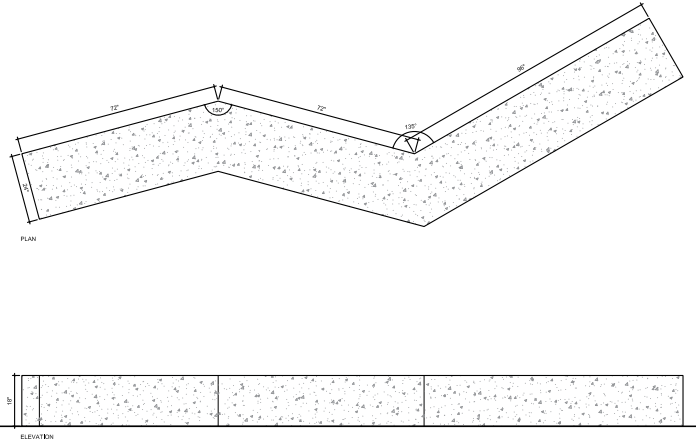

ZIGZAG SOCIAL & EXERCISE SPACE

DONATION OPTIONS:

\$13,200

Includes Plaque with Custom Inscription

Size: 96" x 24" x 18"

SHORTER THAN SHOWN ABOVE